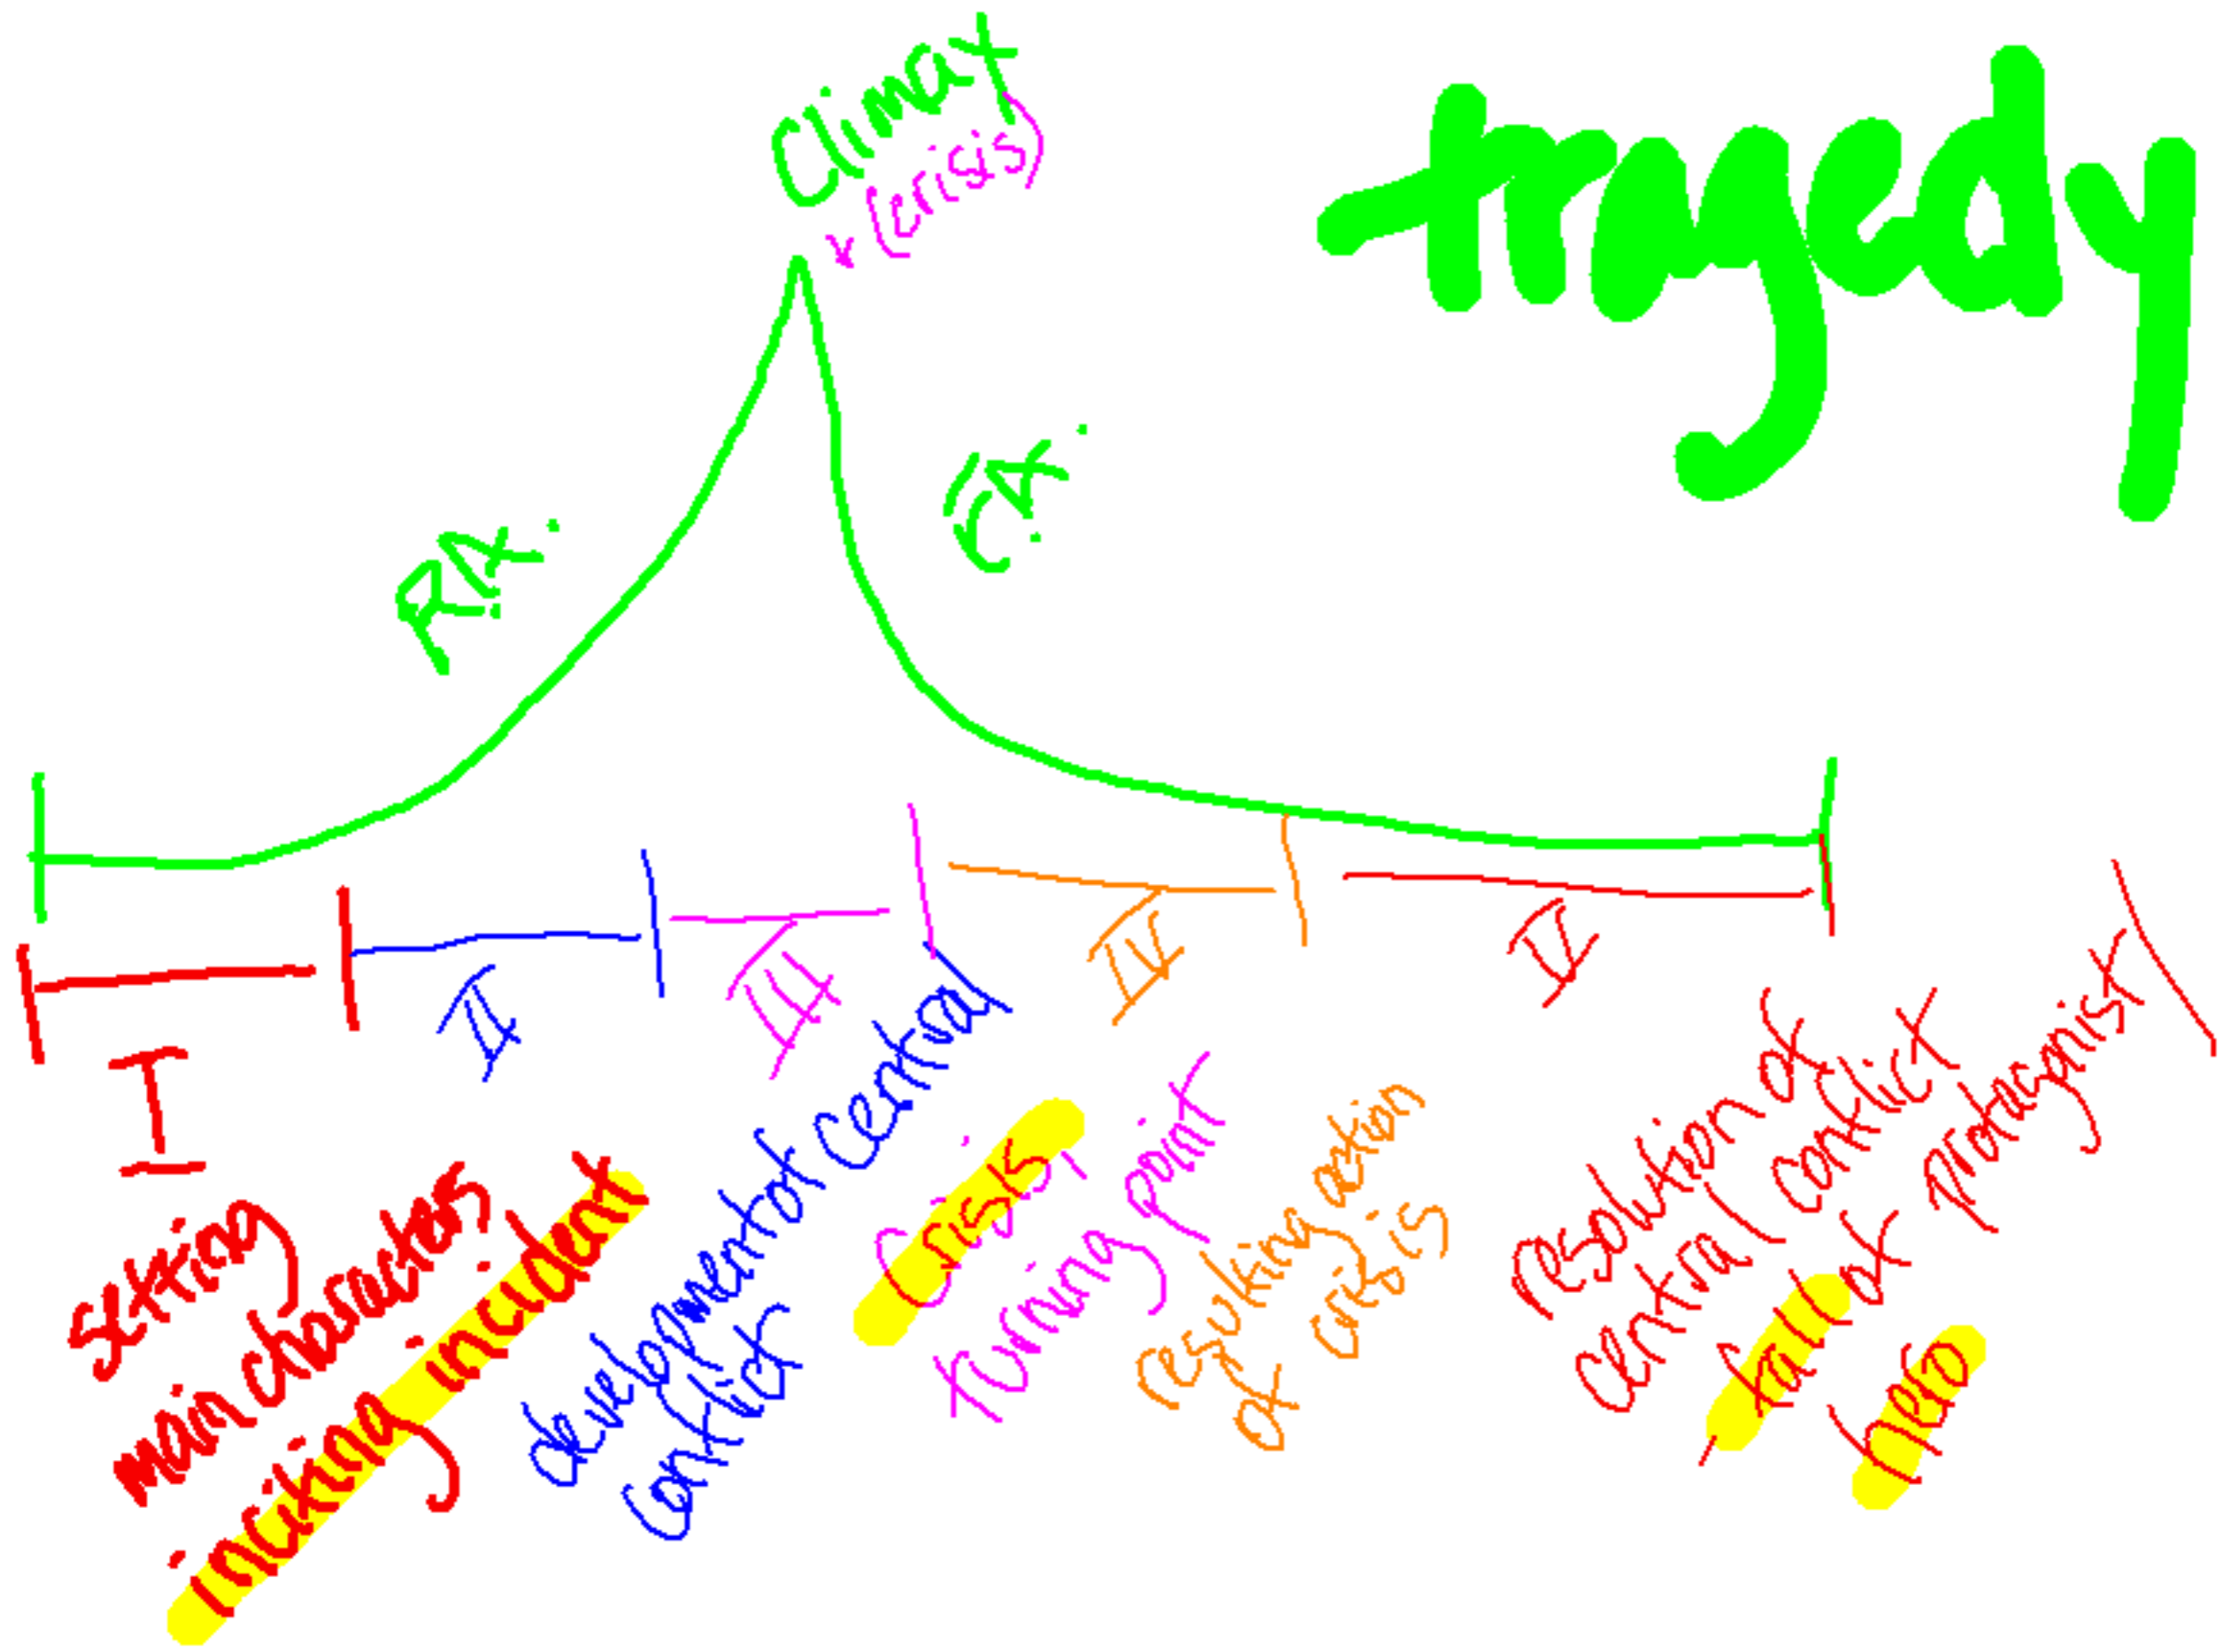

Journal:

- **How do you feel when something scares you? What do you do when this happens?**

DOL:

Test:

**her and me took a boat to madeline
island which lays off of the
northern Coast of wisconsin in
lake superior near bayfield**

tragedy

The Globe Theatre

- river banks of Thames (Tems)
- Shakespeare was shareholder (one of many owners)
- groundlings sat on ground

Wm. Shakespeare - greatest dramatist known

birthdate - unknown

hometown - Stratford-upon-Avon

↓
schooled there
worked there
retired there

tragedy - drama, fall of hero/protagonist

Macbeth - considered one of his
greatest tragedies

history play - traces history of a person/culture

motifs - recurring elements / mini-themes
- blood, ambition, madness, etc.